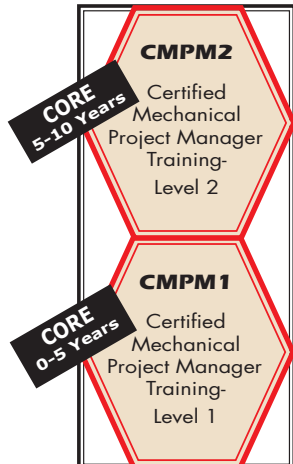

**Engineers,
Estimators**