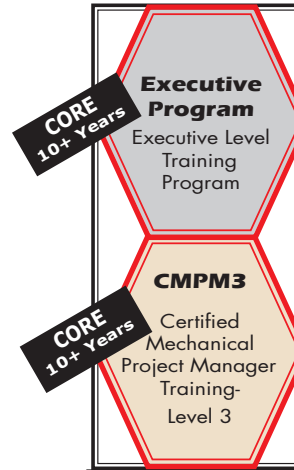

**Owners,
Executives**