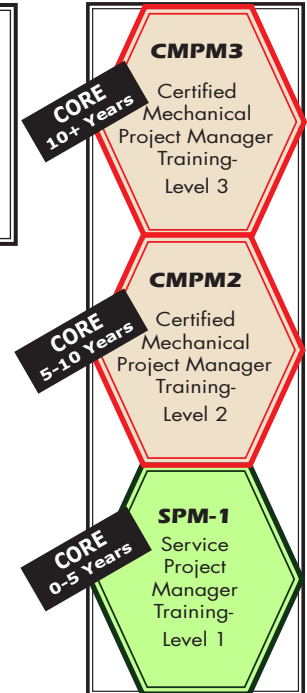

**Each training path consists of a "core" foundation and a number of "electives".** The core foundation classes are meant to be taken at various points in your career as noted. Electives can be interspersed at any point in your training path.

**Project Managers,  
Project Engineers**

**Engineers,  
Estimators**

**Detailers,  
Coordinators,  
Integrator**

**Owners,  
Executives**

**Special Projects &  
Service Managers,  
Service Sales**

## Project Managers, Project Engineers

Available electives include:

- Plumbing
- HVAC
- Controls
- Electrical
- Specialty Seminars
- Business Seminars